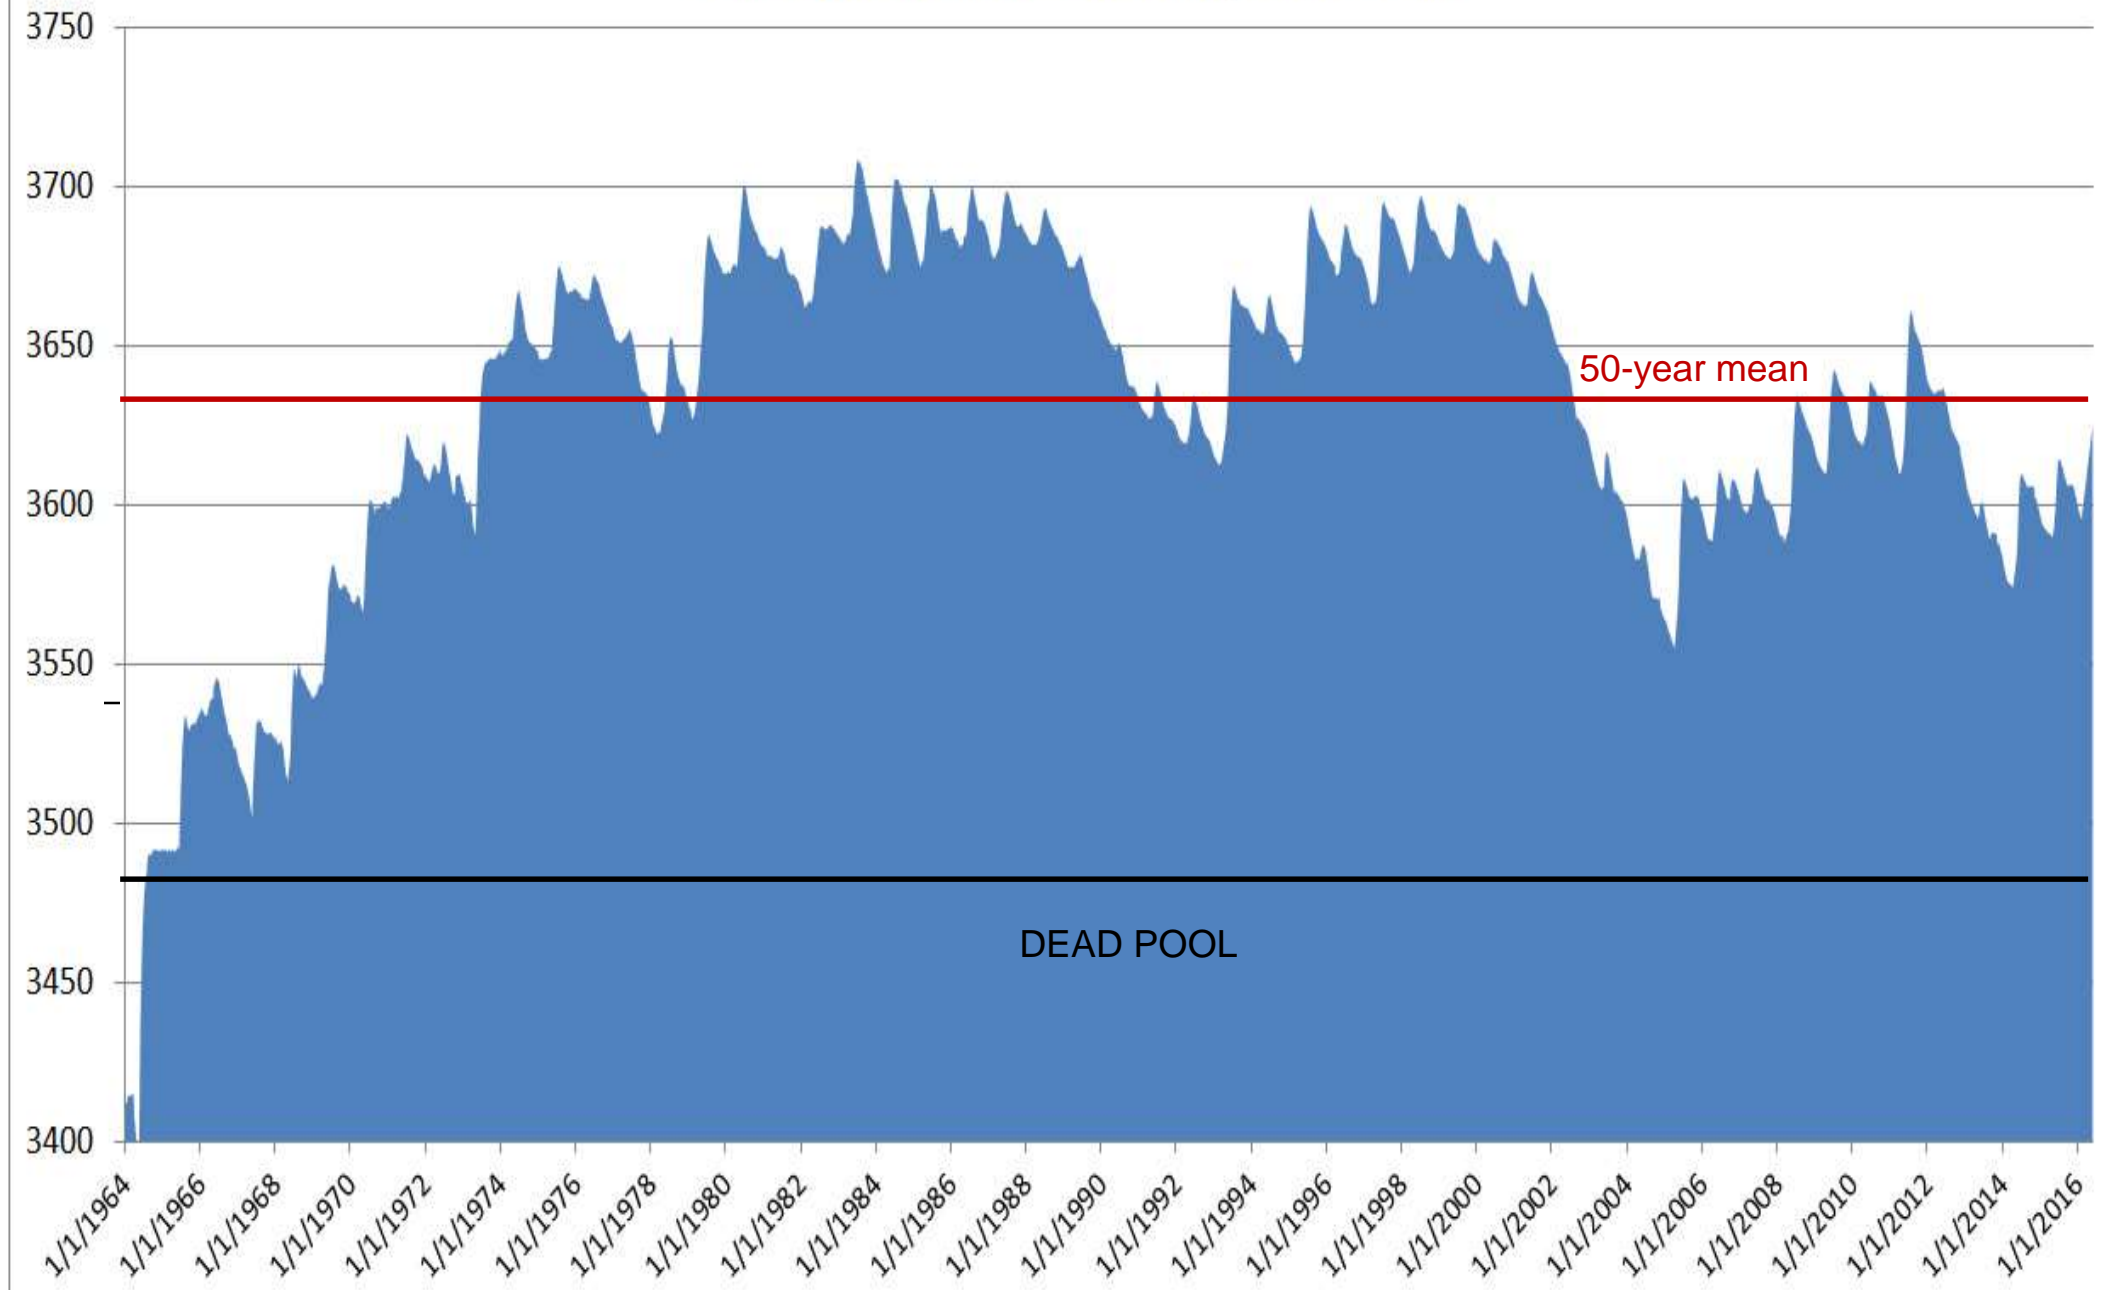

Lake Powell Surface Elevation, 1963 - 2016

Glen Canyon Dam Releases Acre-feet

Lake Powell Surface Elevations Since 2005 (Feet MSL)