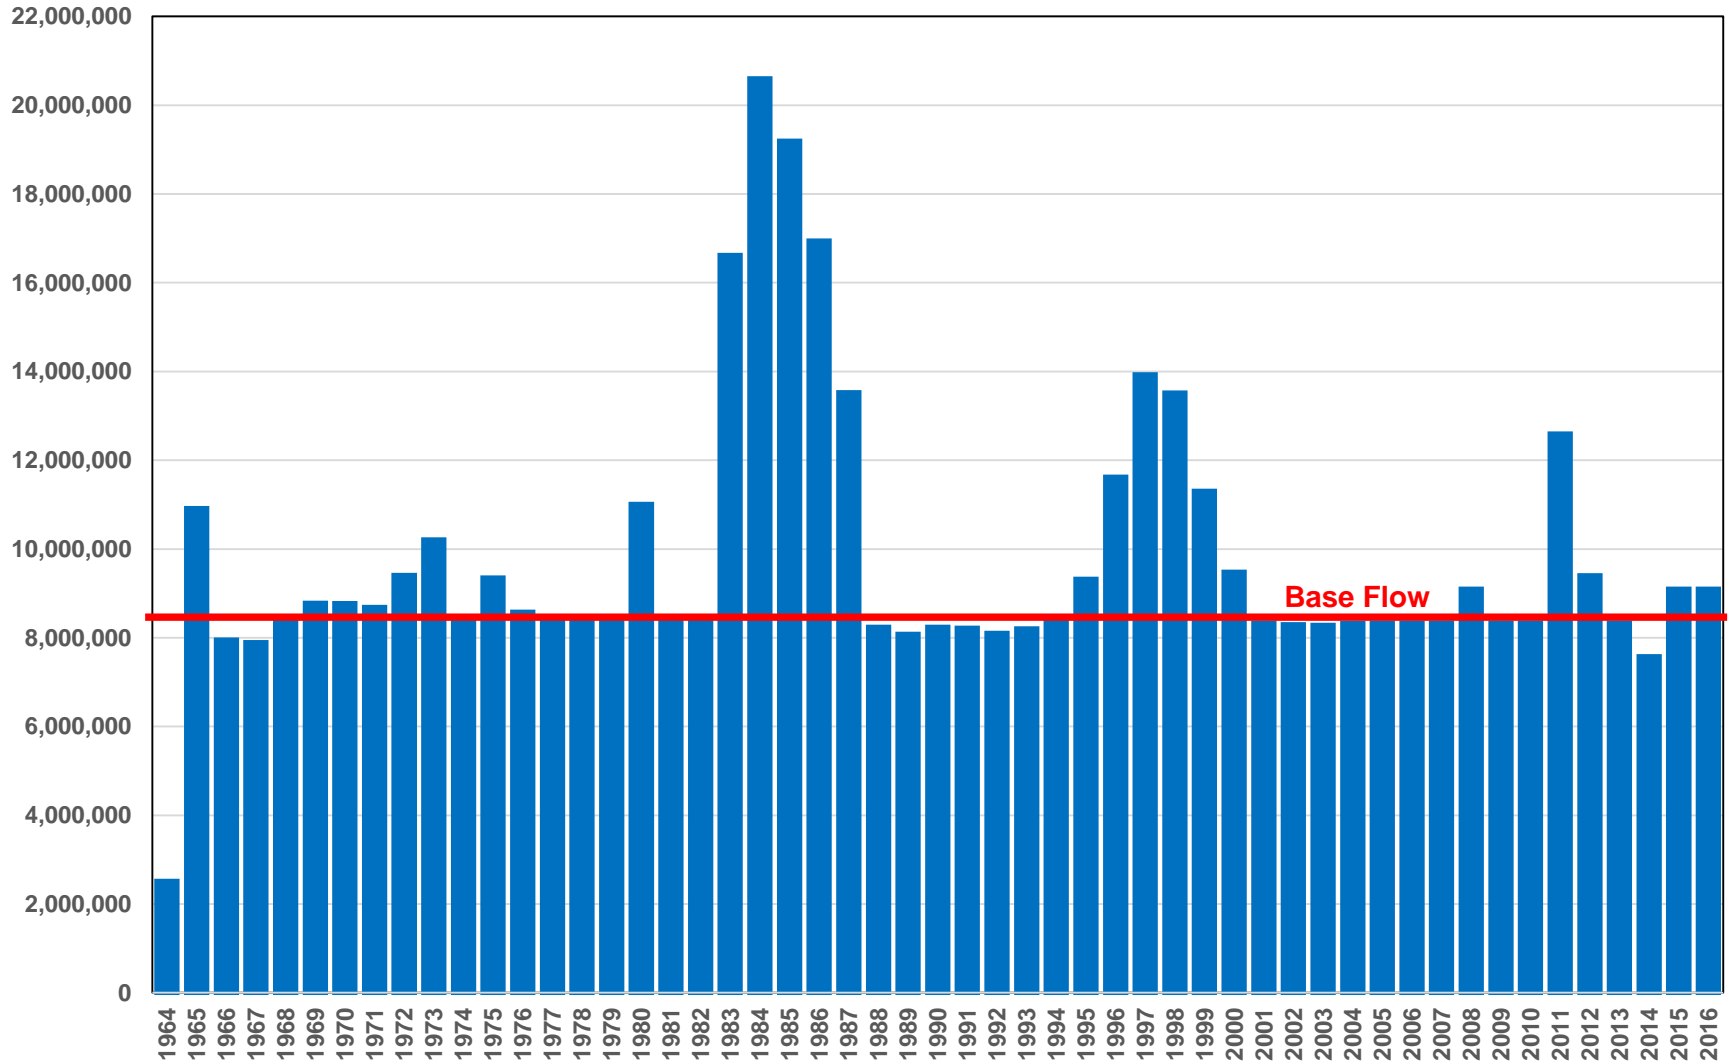

Lake Powell Surface Elevation, 1963 - 2016

Glen Canyon Dam Releases Acre-feet

Lake Powell Surface Elevations Since 2005 (Feet MSL)